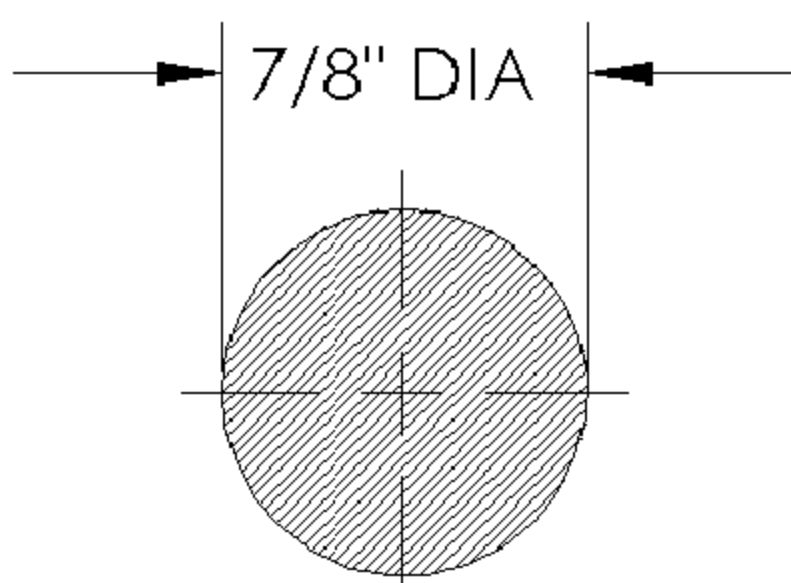

## C8703/C8705 DISC TUMBLER DRAWER LOCK

**MOUNTING HOLE**

LOCK	A
C8703	.900"
C8705	1.200"