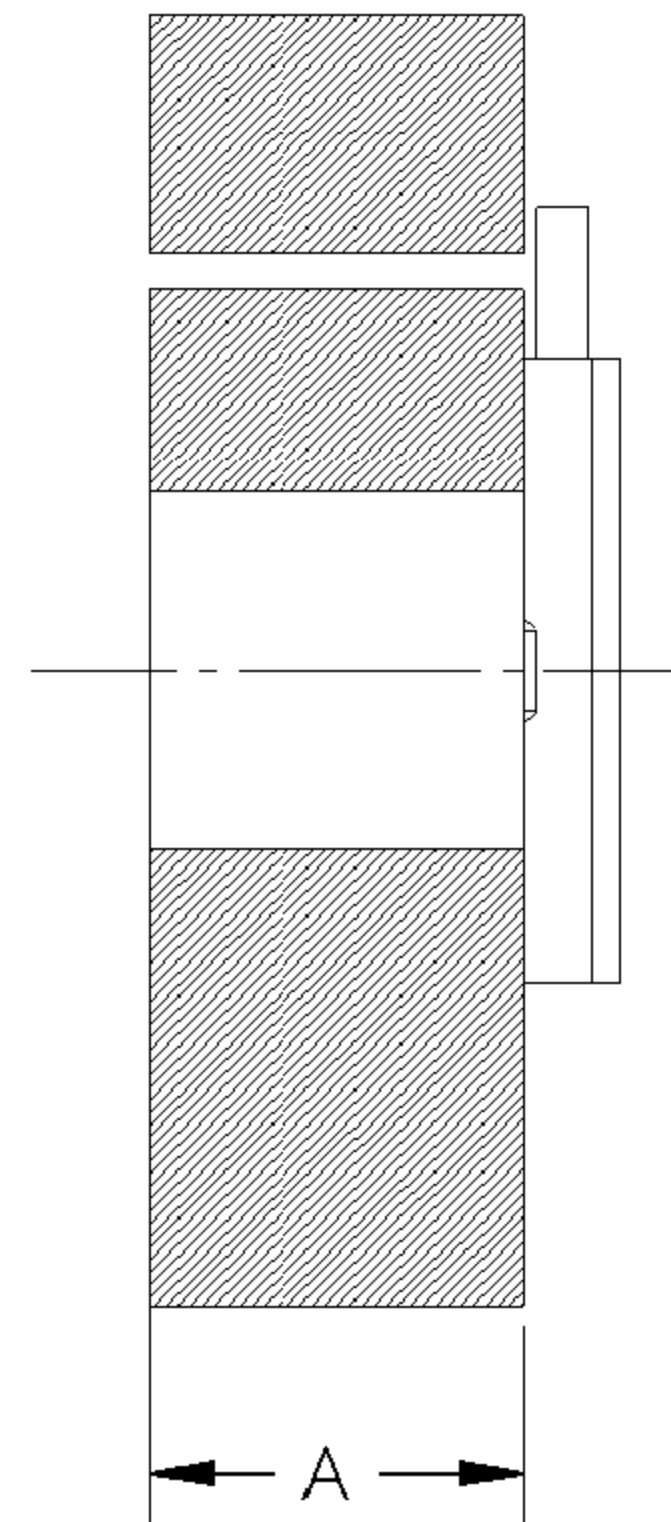

## C8703/C8705 DISC TUMBLER DRAWER LOCK

**MOUNTING HOLE**

LOCK	A
C8703	.900"
C8705	1.200"