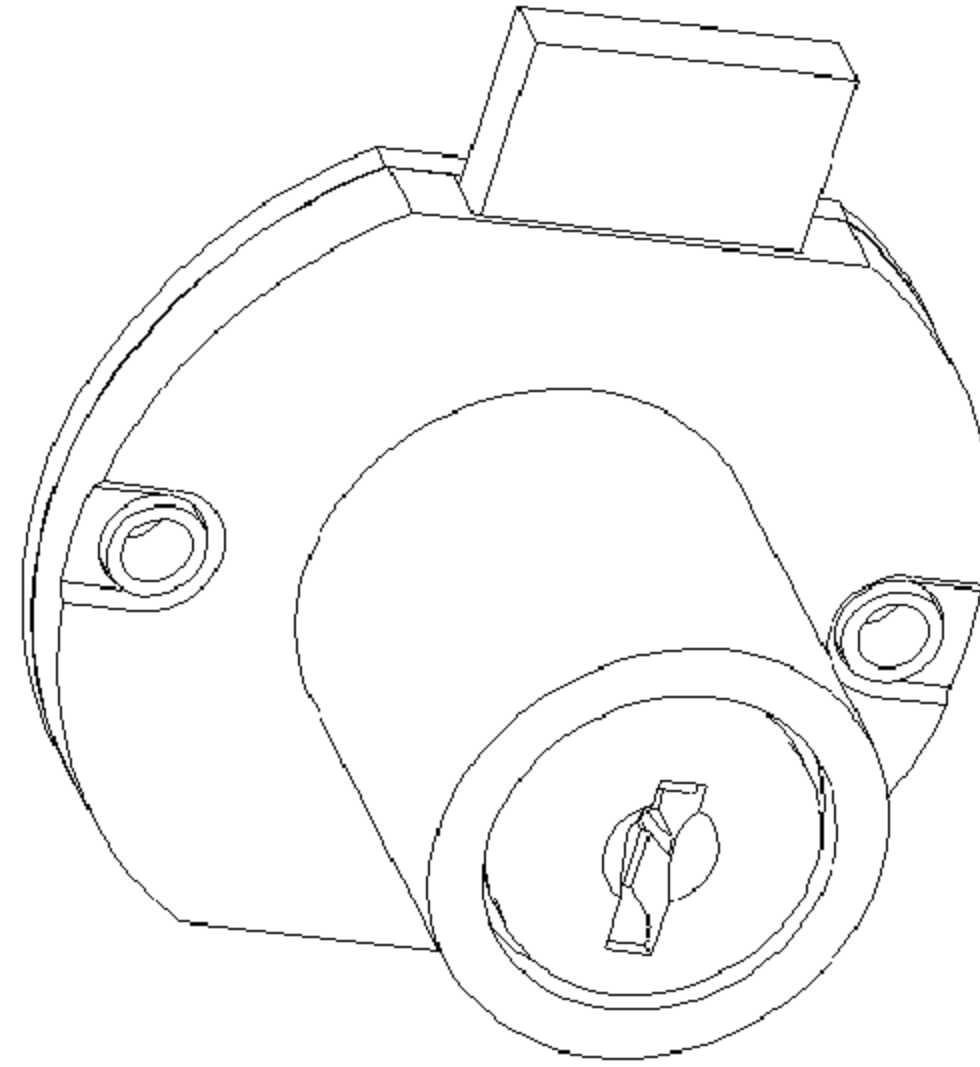

## C8703/C8705 DISC TUMBLER DRAWER LOCK

**MOUNTING HOLE**

LOCK	A
C8703	.900"
C8705	1.200"