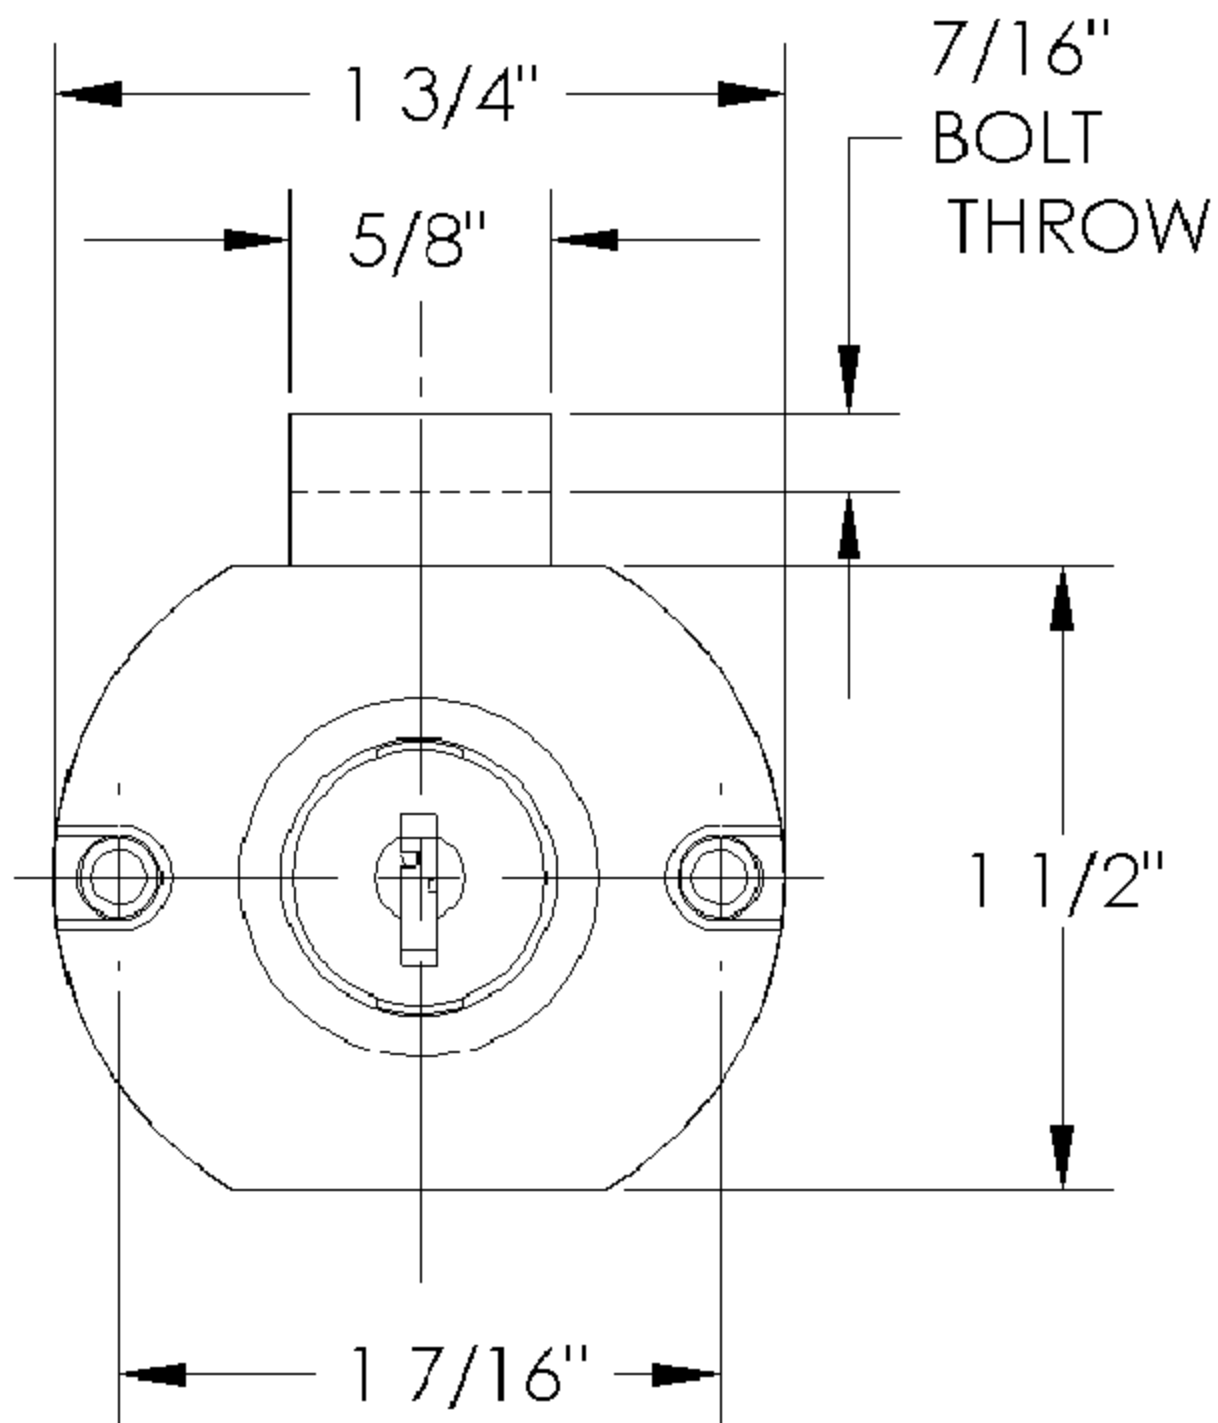

## C8703/C8705 DISC TUMBLER DRAWER LOCK

**MOUNTING HOLE**

LOCK	A
C8703	.900"
C8705	1.200"